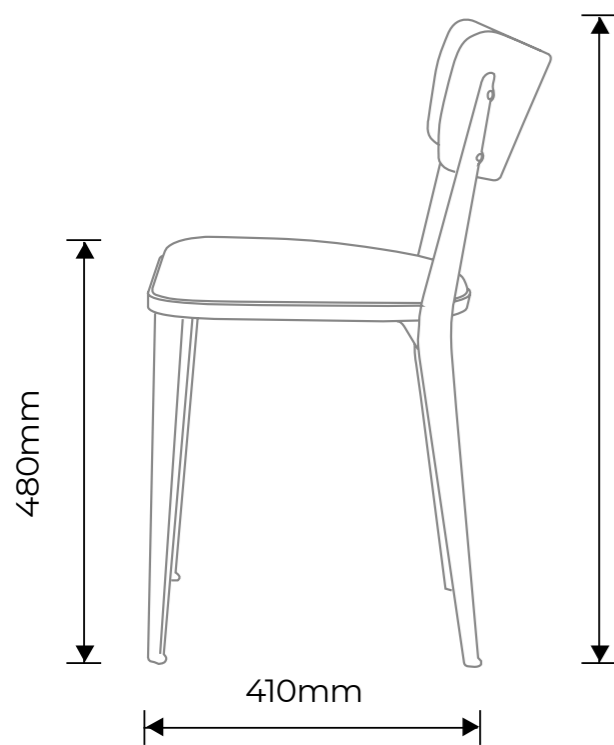

Leadtime - 6 weeks

All Ernest Race Heritage products are on a 6 weeks leadtime, depending on fabric availability. Occasionally, additional time is quoted for certain selected options.

Warranty

All Ernest Race Heritage products are offered with a 5 year warranty.

Upholstery

Ernest Race Heritage products can be upholstered in fabric, leather and vinyl. We have listed a variety of fabrics in 8 different price bands. Many other options are available. Please see the fabric bands on page 13.

Table top options

The Gazelle and BA tables are available in a wide variety of finishes. Please see the table top bands on page 14.

Powder coating colours

The range of powder coating colours for each product are stated on the product pages, with an illustration summary on page 15.

Recyclability

All products are a minimum of 95% recyclable excluding upholstery. The BA and DA frames are made from 90% recast recycled aluminium.

SKA

All products meet SKA rating.

Measurements

All measurements are approximate.

Foam

CHMR foam is used in all products and tested to BS 5852.