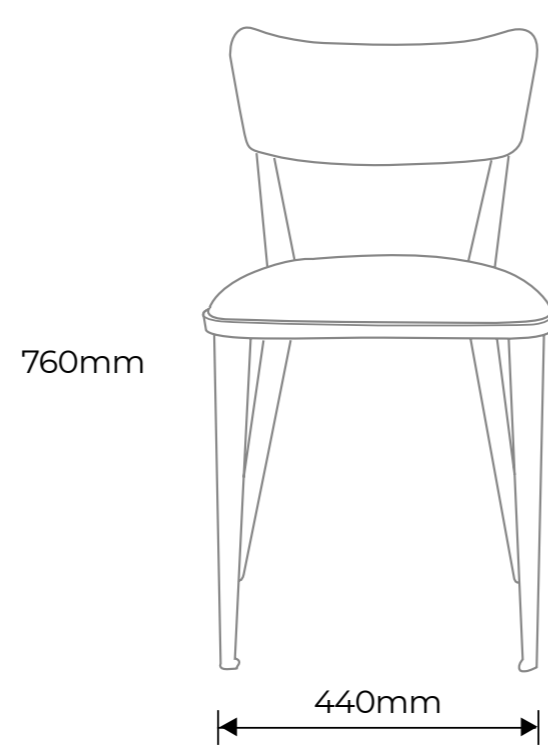

Leadtime - 6 weeks

All Ernest Race Heritage products are on a 6 weeks leadtime, depending on fabric availability. Occasionally, additional time is quoted for certain selected options.

Warranty

All Ernest Race Heritage products are offered with a 5 year warranty.

Upholstery

Ernest Race Heritage products can be upholstered in fabric, leather and vinyl. We have listed a variety of fabrics in 8 different price bands. Many other options are available. Please see the fabric bands on page 13.

Table top options

The Gazelle and BA tables are available in a wide variety of finishes. Please see the table top bands on page 14.

Powder coating colours

The range of powder coating colours for each product are stated on the product pages, with an illustration summary on page 15.

Recyclability

All products are a minimum of 95% recyclable excluding upholstery. The BA and DA frames are made from 90% recast recycled aluminium.

SKA

All products meet SKA rating.

Measurements

All measurements are approximate.

Foam

CHMR foam is used in all products and tested to BS 5852.