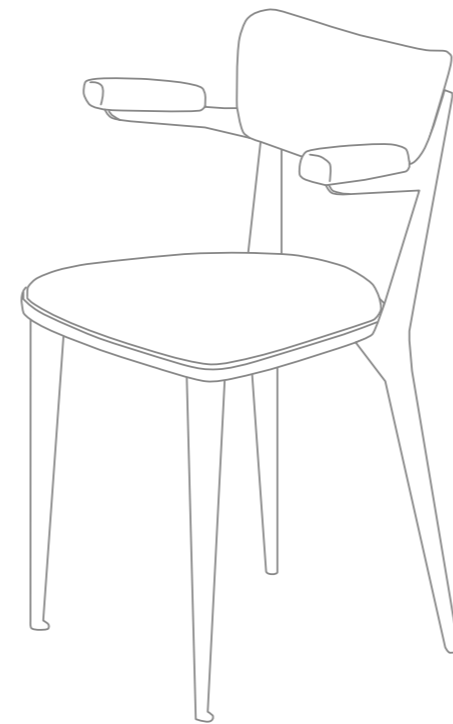

The BA Chair Range

The Ernest Race Heritage Collection

BA3

BA2 with oak veneered ply back

BA3A with upholstered arms

Leadtime - 6 weeks

All Ernest Race Heritage products are on a 6 weeks leadtime, depending on fabric availability. Occasionally, additional time is quoted for certain selected options.