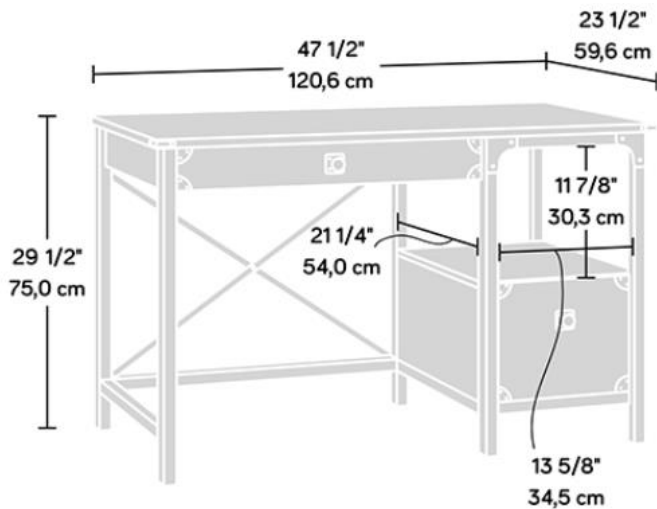

GORGE DESK

PRODUCT SHEET FURNITURE

- 'Wrought Iron' style desk with vintage effect
Carbon Oak finish
- Two drawers with metal runners and safety stops
- Open shelf for additional storage
- Textured, powder coated metal frame and corner accents
- Rear crossbars for stability
- 360 degree finish for versatile placement

Inside Pencil Drawer
 26 5/8" (67,7 cm) W
 12 7/8" (32,7 cm) D
 2 1/4" (5,6 cm) H

Inside Lower Drawer
 11 1/8" (28,4 cm) W
 15 3/8" (39,1 cm) D
 7 1/8" (18,2 cm) H

Width	120.6 cm
Depth	59.6 cm
Height	75 cm
Carton Height	19 cm
Carton Width	68.8 cm
Carton Depth	135.5 cm
Box Volume	0.177 cbm
Weight (gross)	35.8 kg

N.B: All measurements are approximate