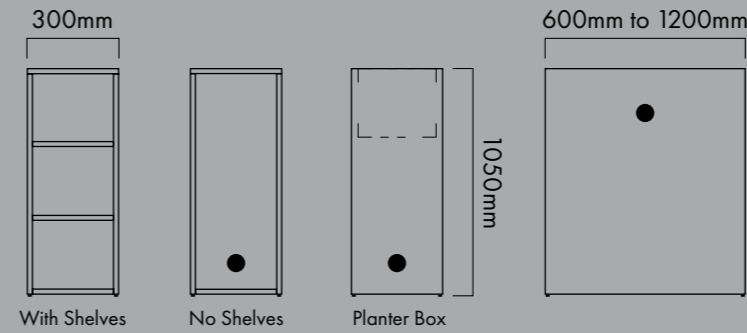

The combinations are endless!

FT
FEARNTEK

Use Matrix to create room divisions and separate areas, offering a little more privacy.

Matrix tables fit together in multiple arrangements and configurations to suit your space and purpose, whether that being individual hot desks or large meeting tables.

MATRIX

STORAGE UNIT OPTIONS

ACCESSORIES

MATRIX

TABLE & SEATING OPTIONS

BREAKOUT TABLES

BREAKOUT TABLES WITH MODESTY PANEL

POWER TOWERS

RECTANGULAR RECEPTION TABLES & SEATING

SQUARE RECEPTION TABLES & SEATING

Board Finishes

Frame Finishes

Matrix Storage and Tables are available as standard in a choice of 3 trim finishes. Black, White or Silver finish frames complement all our existing desk frame options.