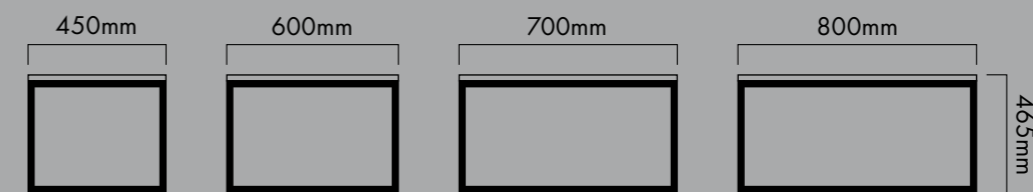

MATRIX

STORAGE UNIT OPTIONS

ACCESSORIES

MATRIX

TABLE & SEATING OPTIONS

BREAKOUT TABLES

BREAKOUT TABLES WITH MODESTY PANEL

POWER TOWERS

RECTANGULAR RECEPTION TABLES & SEATING

SQUARE RECEPTION TABLES & SEATING

Board Finishes

Frame Finishes

Matrix Storage and Tables are available as standard in a choice of 3 trim finishes. Black, White or Silver finish frames complement all our existing desk frame options.