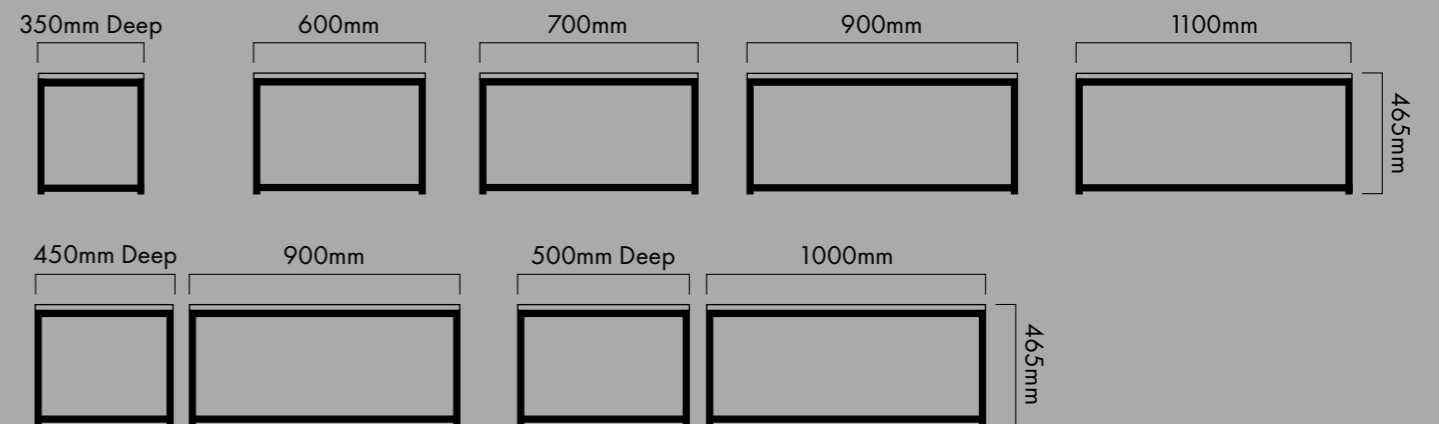

The combinations are endless!

FT
FEARNTEK

Use Matrix to create room divisions and separate areas, offering a little more privacy.

Matrix tables fit together in multiple arrangements and configurations to suit your space and purpose, whether that being individual hot desks or large meeting tables.

MATRIX

STORAGE UNIT OPTIONS

ACCESSORIES

MATRIX

TABLE & SEATING OPTIONS

BREAKOUT TABLES

BREAKOUT TABLES WITH MODESTY PANEL

POWER TOWERS

RECTANGULAR RECEPTION TABLES & SEATING

SQUARE RECEPTION TABLES & SEATING

Board Finishes

Frame Finishes

Matrix Storage and Tables are available as standard in a choice of 3 trim finishes. Black, White or Silver finish frames complement all our existing desk frame options.