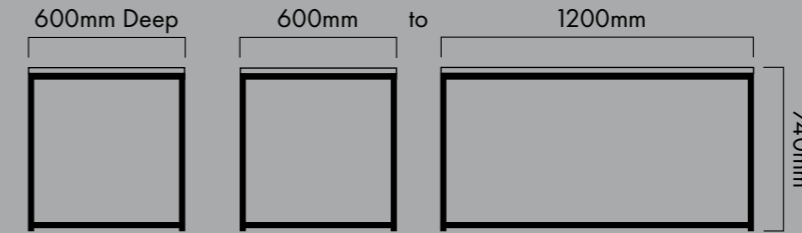

MATRIX

STORAGE UNIT OPTIONS

ACCESSORIES

MATRIX

TABLE & SEATING OPTIONS

BREAKOUT TABLES

BREAKOUT TABLES WITH MODESTY PANEL

POWER TOWERS

RECTANGULAR RECEPTION TABLES & SEATING

SQUARE RECEPTION TABLES & SEATING

Board Finishes

Frame Finishes

Matrix Storage and Tables are available as standard in a choice of 3 trim finishes. Black, White or Silver finish frames complement all our existing desk frame options.