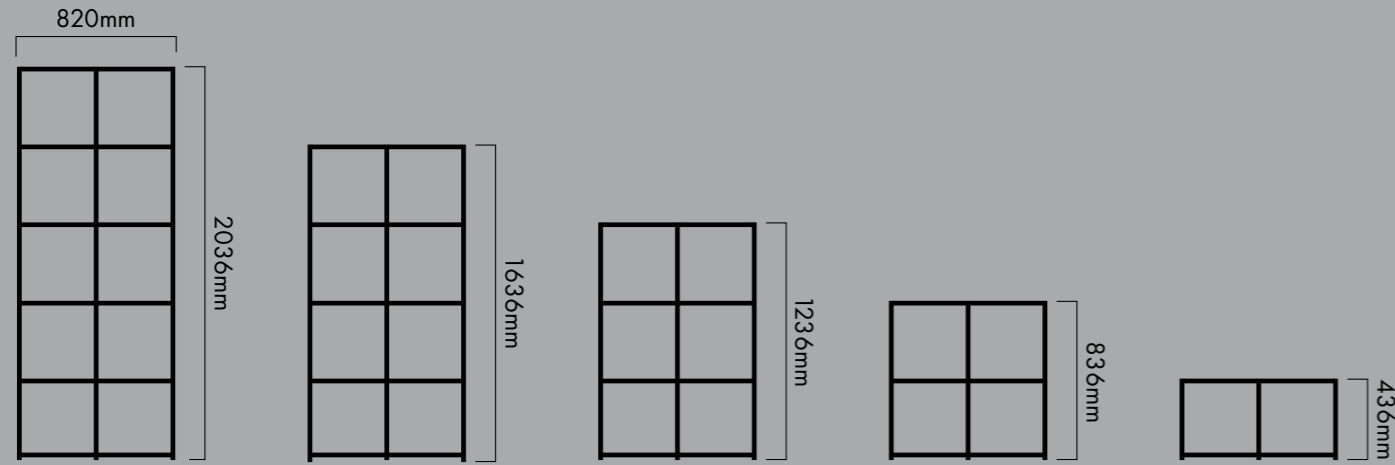

The combinations are endless!

FT
FEARNTEK

Use Matrix to create room divisions and separate areas, offering a little more privacy.

Matrix tables fit together in multiple arrangements and configurations to suit your space and purpose, whether that being individual hot desks or large meeting tables.

MATRIX

STORAGE UNIT OPTIONS

ACCESSORIES

MATRIX

TABLE & SEATING OPTIONS

BREAKOUT TABLES

BREAKOUT TABLES WITH MODESTY PANEL

POWER TOWERS

RECTANGULAR RECEPTION TABLES & SEATING

SQUARE RECEPTION TABLES & SEATING

Board Finishes

Frame Finishes

Matrix Storage and Tables are available as standard in a choice of 3 trim finishes. Black, White or Silver finish frames complement all our existing desk frame options.