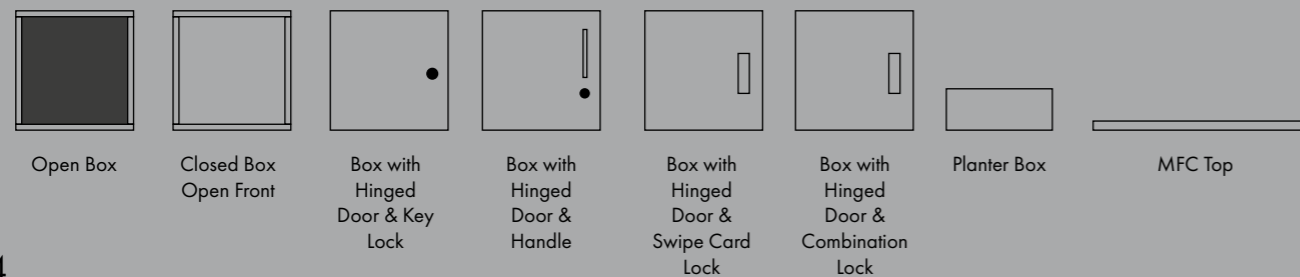

MATRIX

STORAGE SYSTEM

MATRIX

STORAGE SYSTEM

Matrix, a system to create divided spaces whilst maintaining an open plan feel.

More than just storage...

This flexible range can act as a room divider or just a simple storage solution with a range of accessories to customise or incorporate biophilic design into an area without compromising on functionality.

The combinations are endless!

FT
FEARNTEK

Use Matrix to create room divisions and separate areas, offering a little more privacy.

Matrix tables fit together in multiple arrangements and configurations to suit your space and purpose, whether that being individual hot desks or large meeting tables.

MATRIX

STORAGE UNIT OPTIONS

ACCESSORIES

MATRIX

TABLE & SEATING OPTIONS

BREAKOUT TABLES

BREAKOUT TABLES WITH MODESTY PANEL

POWER TOWERS

RECTANGULAR RECEPTION TABLES & SEATING

SQUARE RECEPTION TABLES & SEATING

Board Finishes

Frame Finishes

Matrix Storage and Tables are available as standard in a choice of 3 trim finishes. Black, White or Silver finish frames complement all our existing desk frame options.