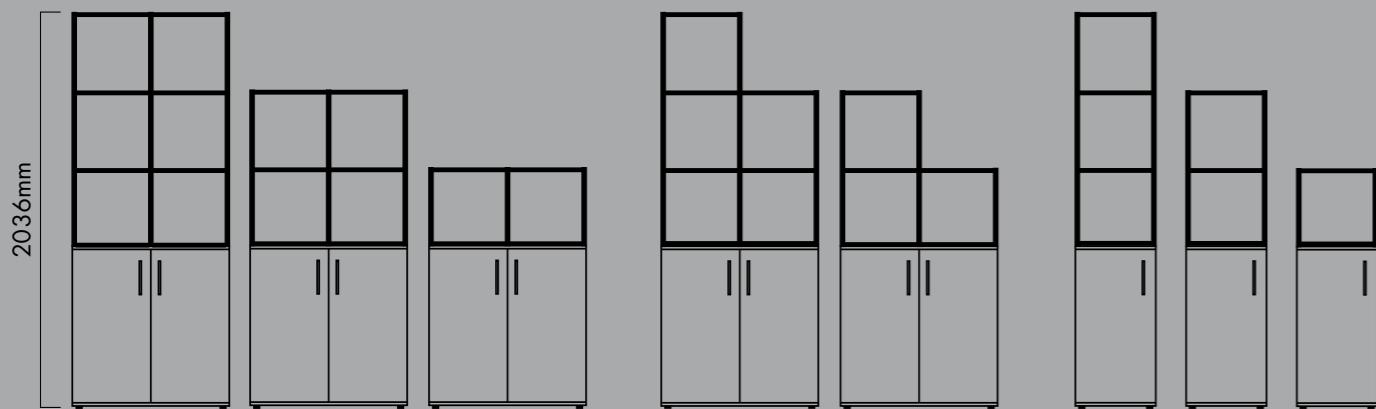

The combinations are endless!

FT
FEARNTEK

Use Matrix to create room divisions and separate areas, offering a little more privacy.

Matrix tables fit together in multiple arrangements and configurations to suit your space and purpose, whether that being individual hot desks or large meeting tables.

MATRIX

STORAGE UNIT OPTIONS

ACCESSORIES

MATRIX

TABLE & SEATING OPTIONS

BREAKOUT TABLES

BREAKOUT TABLES WITH MODESTY PANEL

POWER TOWERS

RECTANGULAR RECEPTION TABLES & SEATING

SQUARE RECEPTION TABLES & SEATING

Board Finishes

Frame Finishes

Matrix Storage and Tables are available as standard in a choice of 3 trim finishes. Black, White or Silver finish frames complement all our existing desk frame options.